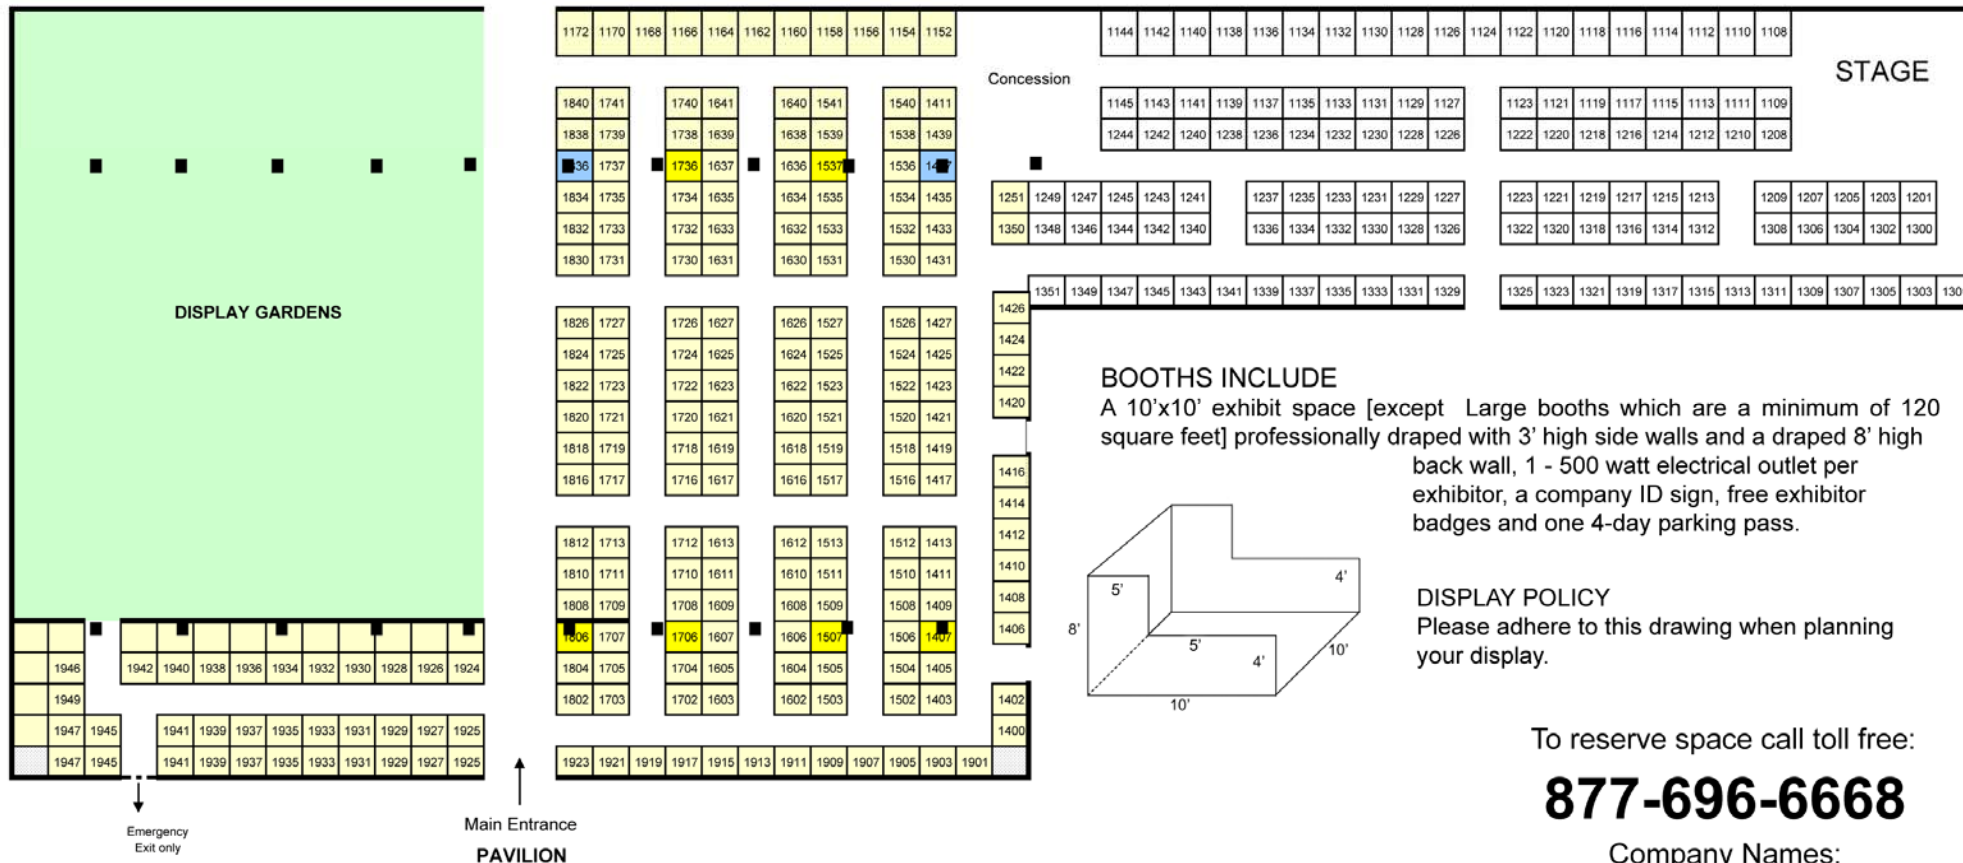

Show CAL-410
April 8, 9, 10, 11, 2010

PAVILION

PAVILION NORTH HALL

BOOTH INVESTMENTS

Pavilion		Plant Bazaar	
Premium	\$1500	Corner - ADD	\$ 950
Corner - ADD	\$ 300	Corner - ADD	\$ 200
Standard	\$1250	Outside	\$5 ⁰⁰ /sq.ft.
Corner - ADD	\$ 250		

SHOW HOURS

Thursday	10:00 am - 7:00 pm
Friday	10:00 pm - 8:00 pm
Saturday	10:00 am - 8:00 pm
Sunday	10:00 am - 6:00 pm

To reserve space call toll free:

877-696-6668

Company Names:
A-K L-Z
ext.3 ext.1

Fax: 559-322-5598